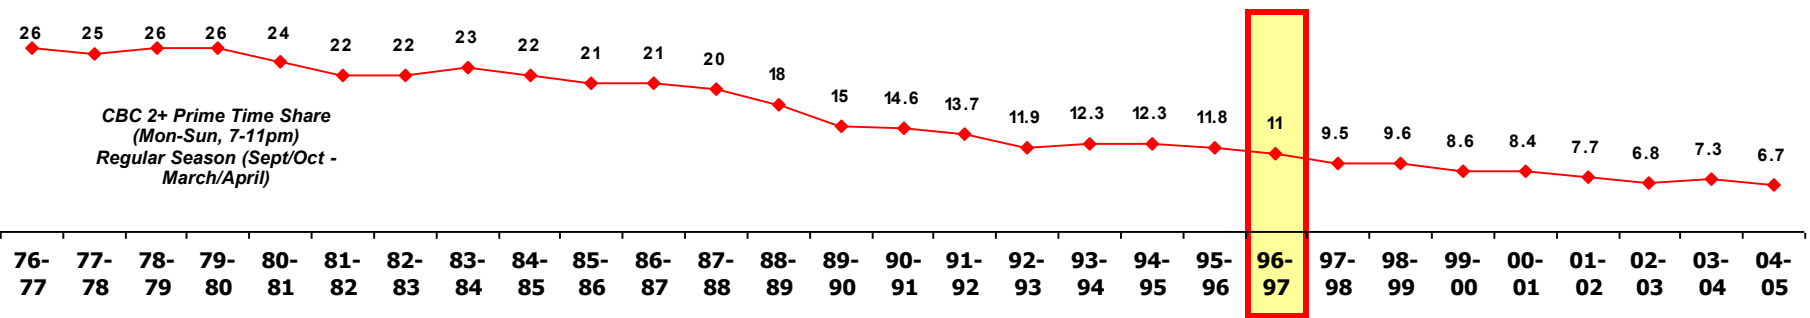

Conversion to an all-Canadian schedule: lost share

1996-1997 Regular Season Prime Time Share: 11%

- In 1996-1997, CBC's moved to fully "Canadianize" the Prime-Time schedule

	Monday	Tuesday	Wednesday	Thursday	Friday	Saturday	Sunday
7:00pm	Regional	Man Alive	Health Show	Adrienne Clarkson	Undercurrents	Wayne & Shuster	Wind At My Back
7:30pm	Air Farce	Marketplace	On The Road Again		Air Farce		
8:00pm	Just for Laughs	fifth estate	Rita & Friends	Nature of Things	Canadian Biography	Hockey Night in Canada	Movies / Specials
8:30pm	Comics		Gullages / This Hour / Black Harbour	North of 60	CBC Presents		
9:00pm	This Hour Has 22 Minutes	Witness	Gullages / This Hour / Black Harbour	North of 60	CBC Presents		
9:30pm	The Newsroom						
10:00pm	The National					Saturday Report / HNIC	Sunday Report
10:30pm							Venture

- Canadian Programming
- Foreign Programming
- Mixed Canadian / Foreign Programming