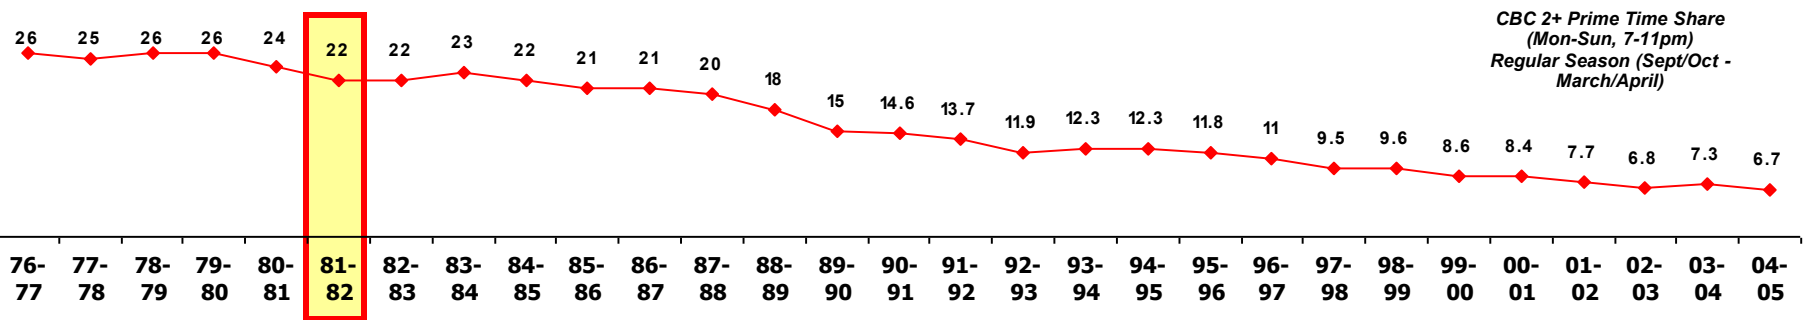

Foreign programming in the past

1981-1982 Regular Season Prime Time Share: 22%

- CBC's 1981-1982 fall Prime Time schedule included significant amounts of foreign programming and very little Canadian Entertainment programming

	Monday	Tuesday	Wednesday	Thursday	Friday	Saturday	Sunday
7:00pm	Local		Mr. Merlin	Local		Happy Days	Beachcombers
7:30pm	Two of Us	Barney Miller	Local	Mork & Mindy	Facts of Life	Archie Bunker's Place	Front Page Challenge
8:00pm	Private Benjamin	fifth estate	Nature of Things	A Town Like Alice / Jessica Novak	Tommy Hunter / Circus Intl.	Hockey Night in Canada	Super Show
8:30pm	Flappers						
9:00pm	M*A*S*H	Three's Company	CBC Wednesday Night Movie	CBC Premiere Presentation (Feature Films)	SCTV		Home Fires
9:30pm	WKRP in Cincinnati	Too Close for Comfort					
10:00pm	Lucina Brayford / Brideshead Revisited	Paper Chase					
10:30pm			Man Alive				

- Canadian Programming
- Foreign Programming
- Mixed Canadian / Foreign Programming