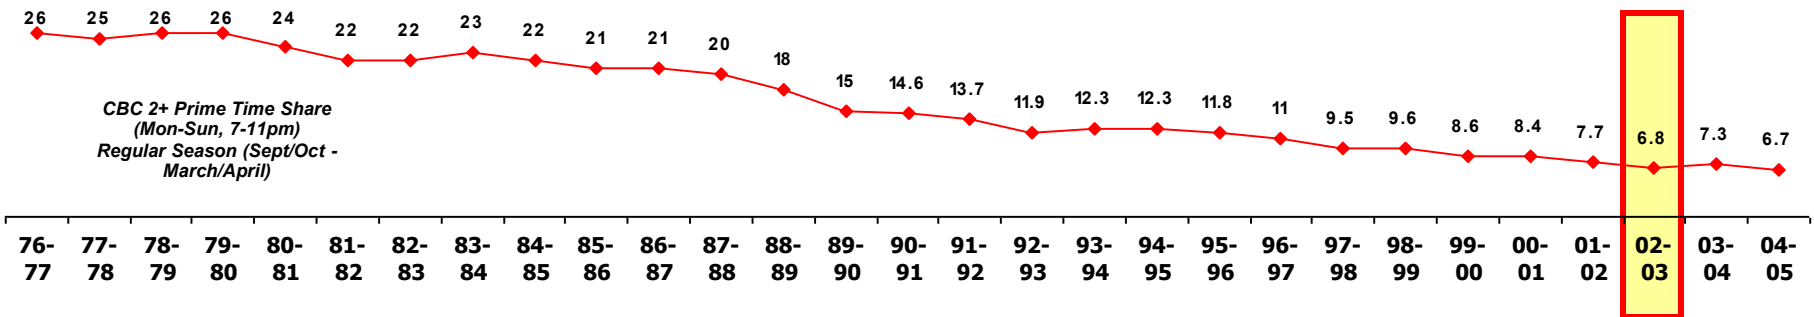

The decline continued into the 2002-2003 season

2002-2003 Regular Season Prime Time Share: 6.8%

- 2002-2003 saw virtually the lowest Share for CBC Television (only 2004-05 was lower at 6.7%)

	Monday	Tuesday	Wednesday	Thursday	Friday	Saturday	Sunday	
7:00pm	RCAF	Life & Times	On the Road Again	Opening Night	Mr. Bean	HNIC Game 1	Disney	
7:30pm	It's A Living		22 Minutes (rpt)		Rideau Hall/ Jonathan's Cross Canada		Tom Stone	
8:00pm	Specials (Movies/Awards)	22 Minutes	Great Cnd Music Dream		Just for Laughs/ Red Green/ RCAF		HNIC Game 2	Davinci's Inquest
8:30pm		Marketplace	Fifth Estate		RCAF/ Sean Cullen Show/ An American in Can			Sunday Report
9:00pm		Disclosure	Nature of Things	Red Green/ Made in Canada	Venture			
9:30pm		The National						
10:00pm								
10:30pm								

Canadian Programming
 Foreign Programming
 Mixed Canadian / Foreign Programming